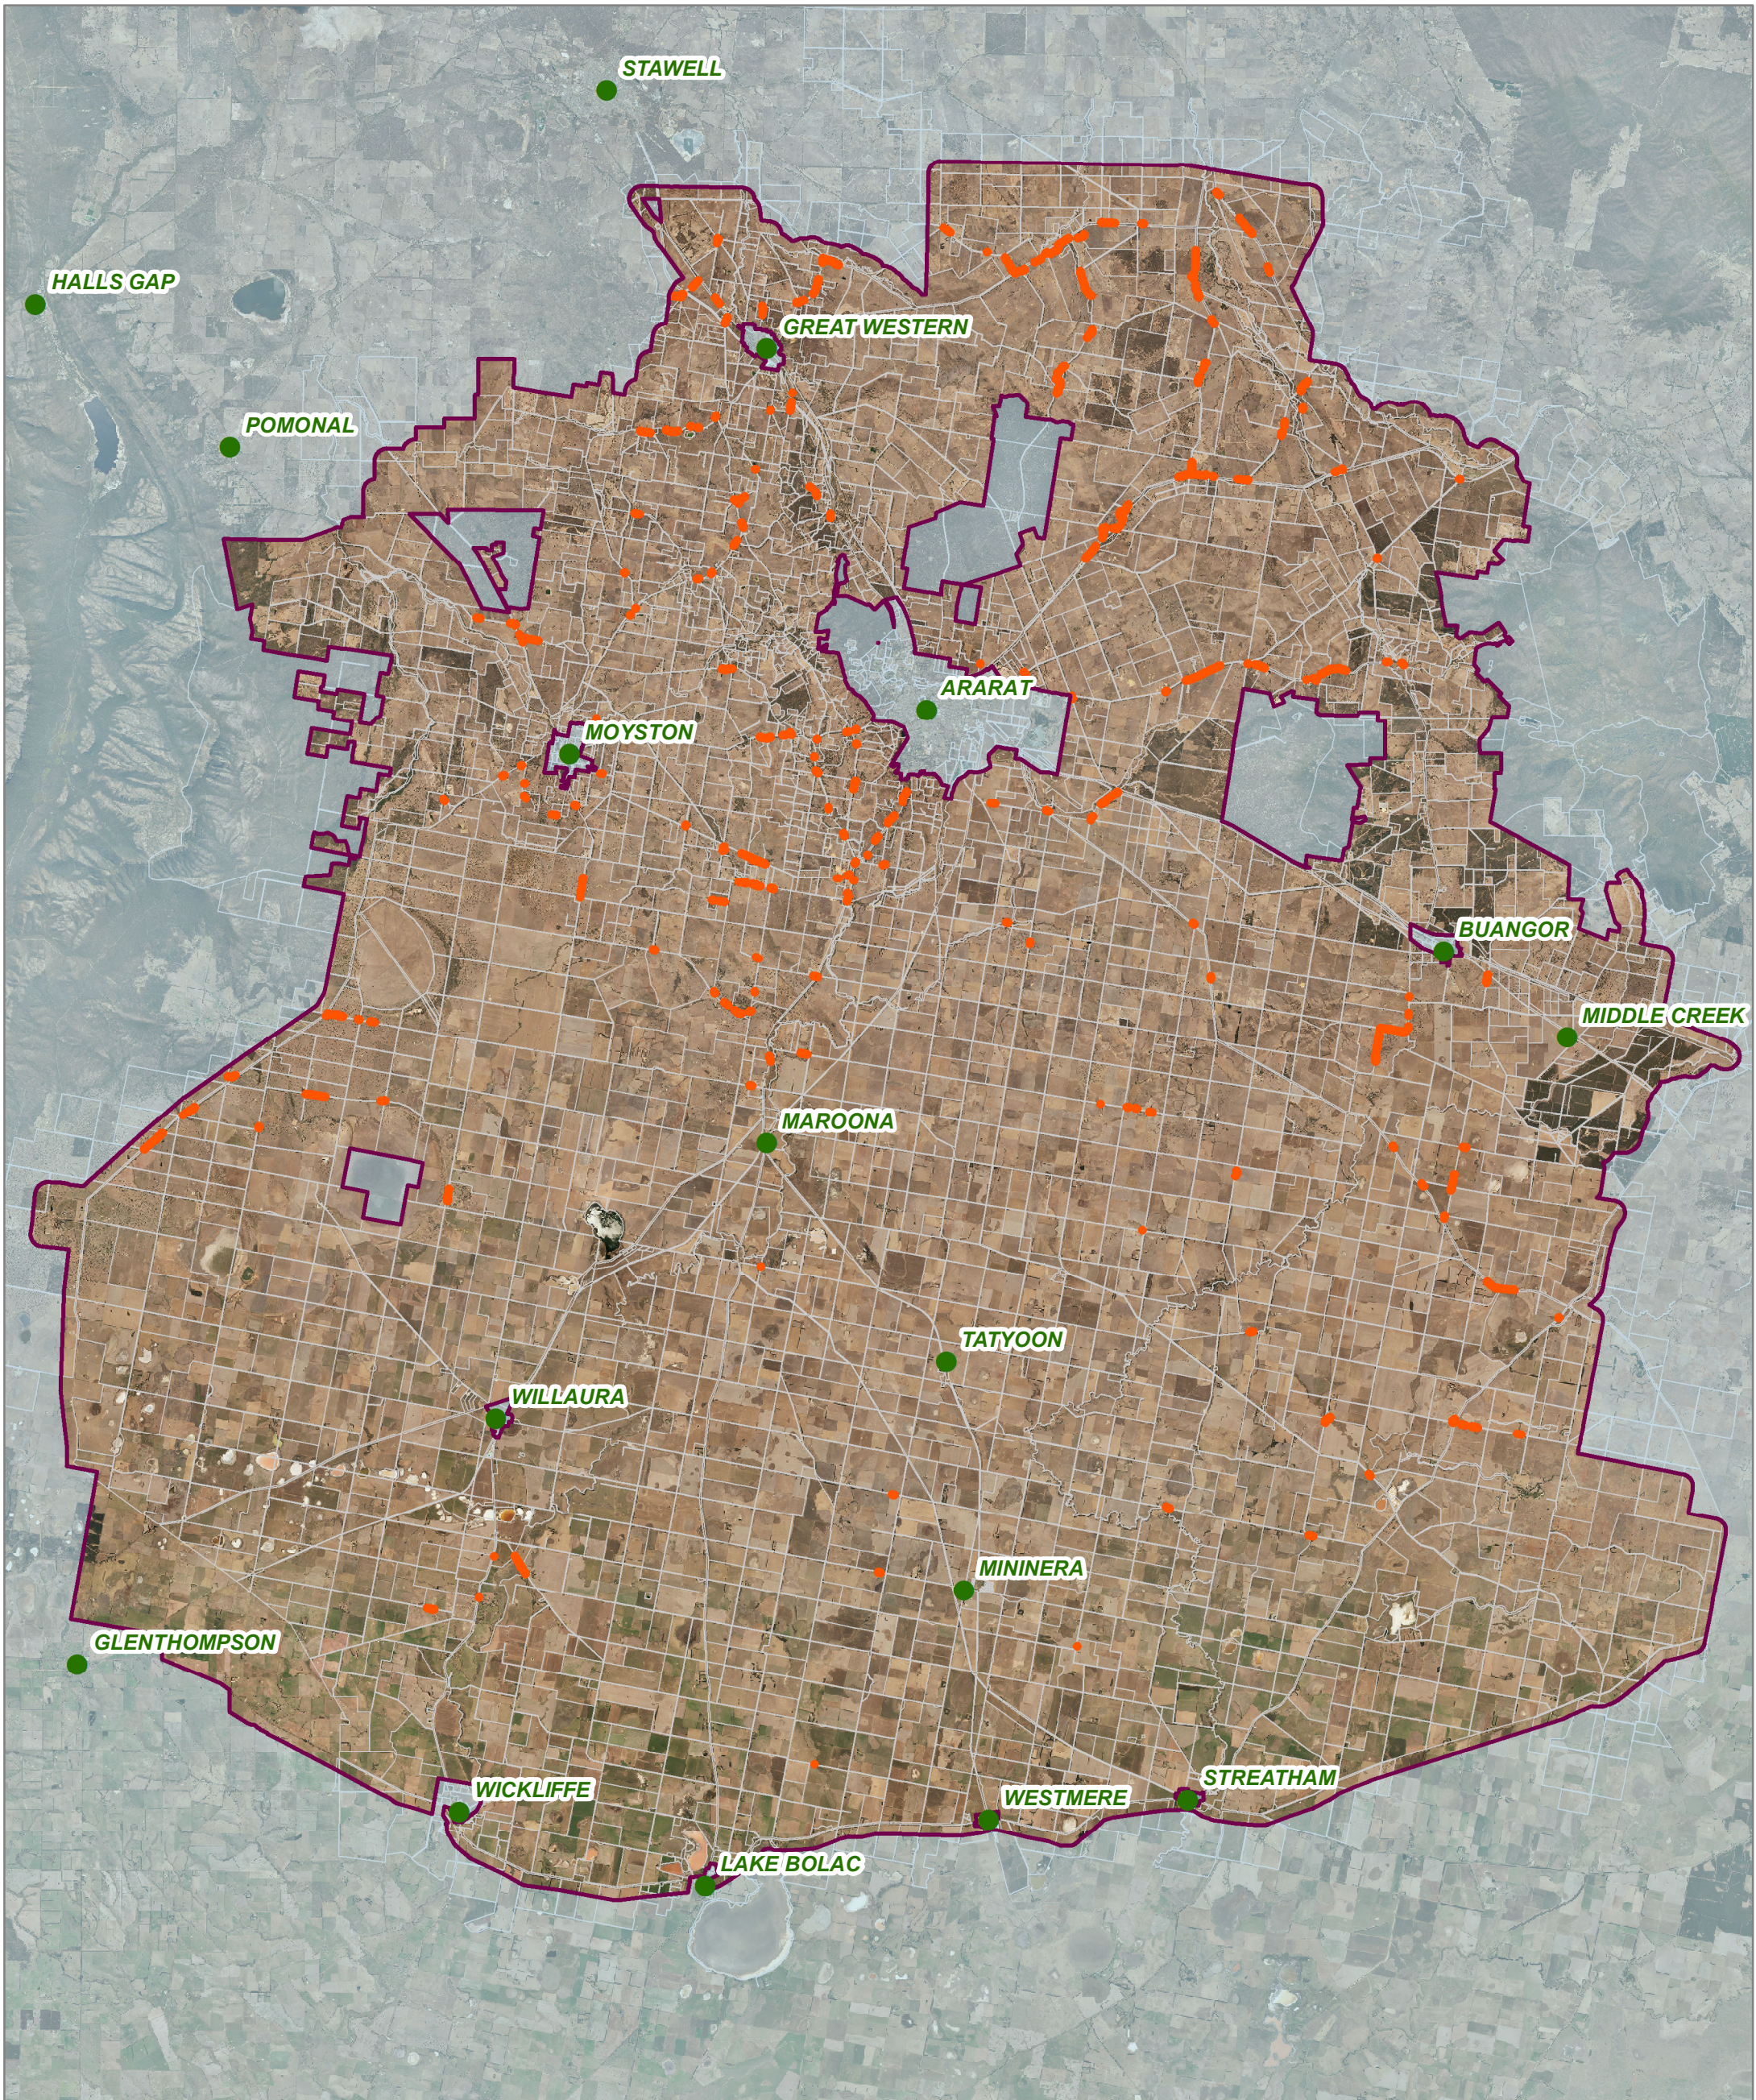

Native Vegetation Impacts (Ensym)

Condition of Use:
Geographic Information System (GIS) information is provided by GMMWater to external parties on the understanding it will only be used for the project intended. The information provided must not be used in whole or in part for any other use without prior approval from GMMWater. The information is intended to be indicative only. External parties should make their own enquiries to ensure the accuracy of the information. GMMWater takes no responsibility for inaccurate or misleading data.

Prepared by: Dean Robertson
Published date: 5 March 2019

Legend

- Main Towns
- Project Extent
- NV Impacts (not to scale)