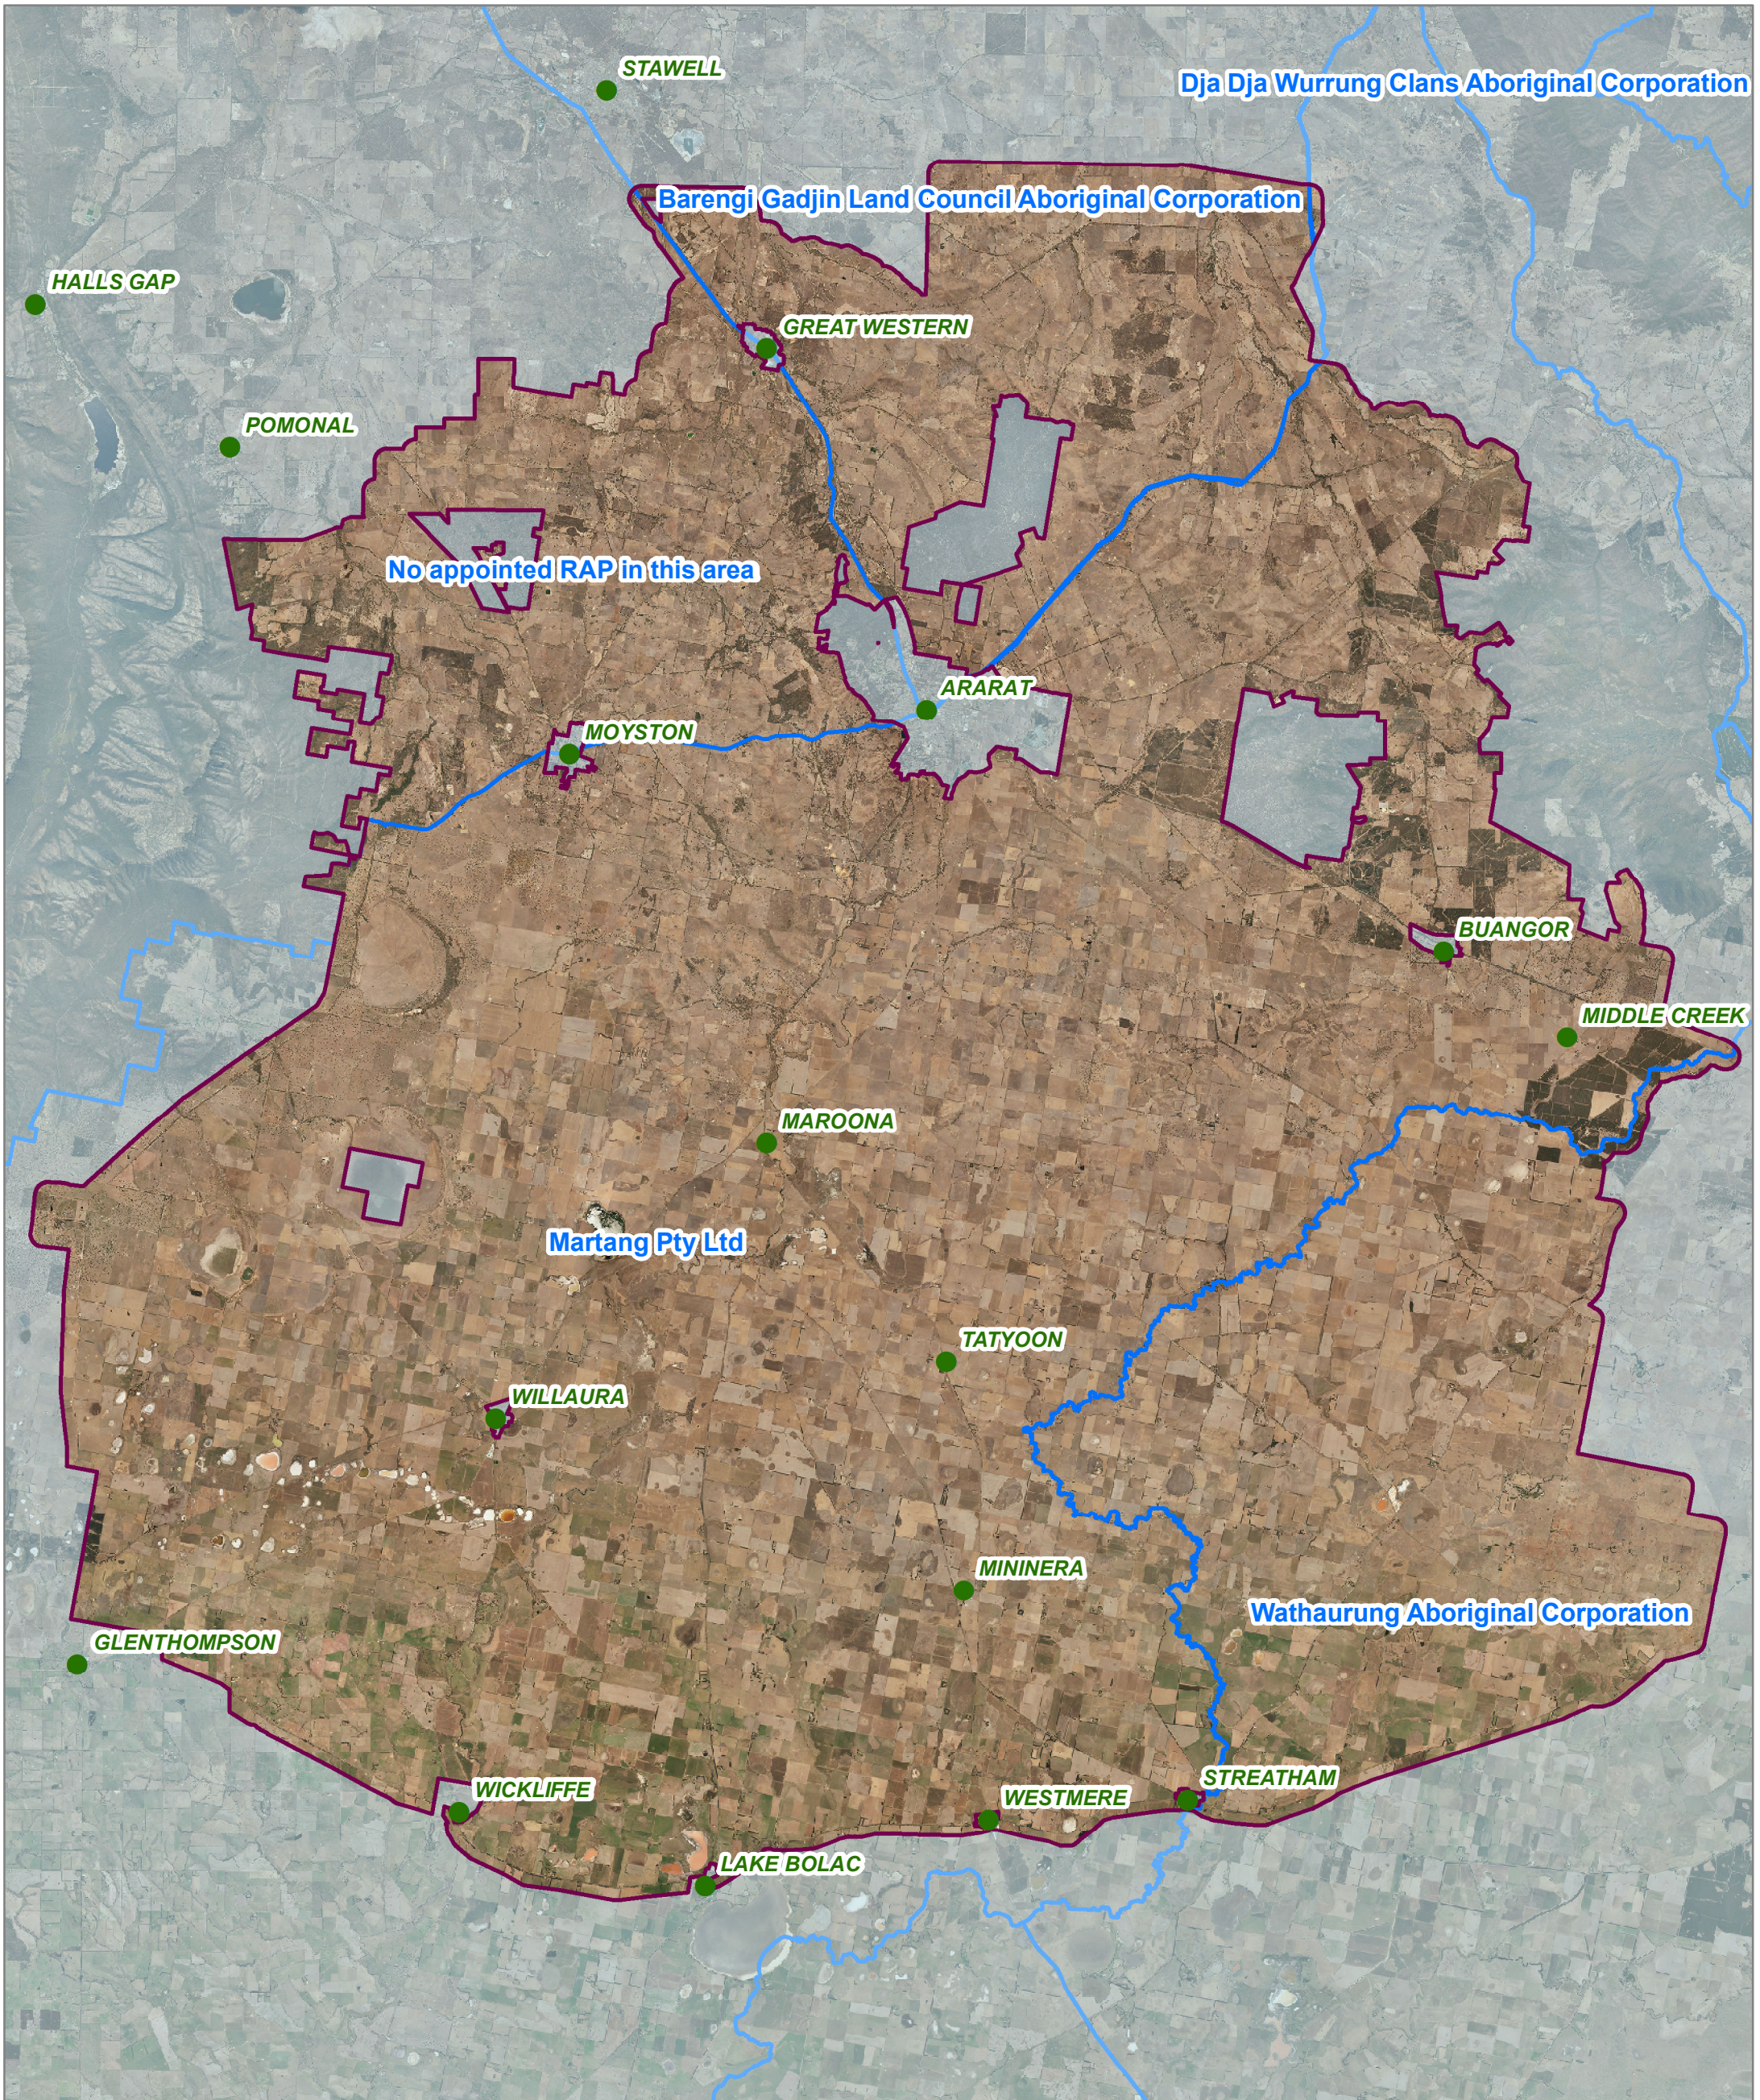

# Registered Aboriginal Parties

Condition of Use:  
 Geographic Information System (GIS) information is provided by GMMWater to external parties on the understanding it will only be used for the project intended. The information provided must not be used in whole or in part for any other use without prior approval from GMMWater. The information is intended to be indicative only. External parties should make their own enquiries to ensure the accuracy of the information. GMMWater takes no responsibility for inaccurate or misleading data.

Prepared by: Dean Robertson  
 Published date: 5 March 2019

**Legend**

- Main Towns
- Project Extent
- Appointed RAPs

Prepared by: Dean Robertson  
 Published date: 5 March 2019

**Legend**

- Main Towns
- Project Extent
- NV Impacts (not to scale)

Prepared by: Dean Robertson  
 Published date: 5 March 2019

**Legend**

- Main Towns
- Project Extent
- ESO Overlays