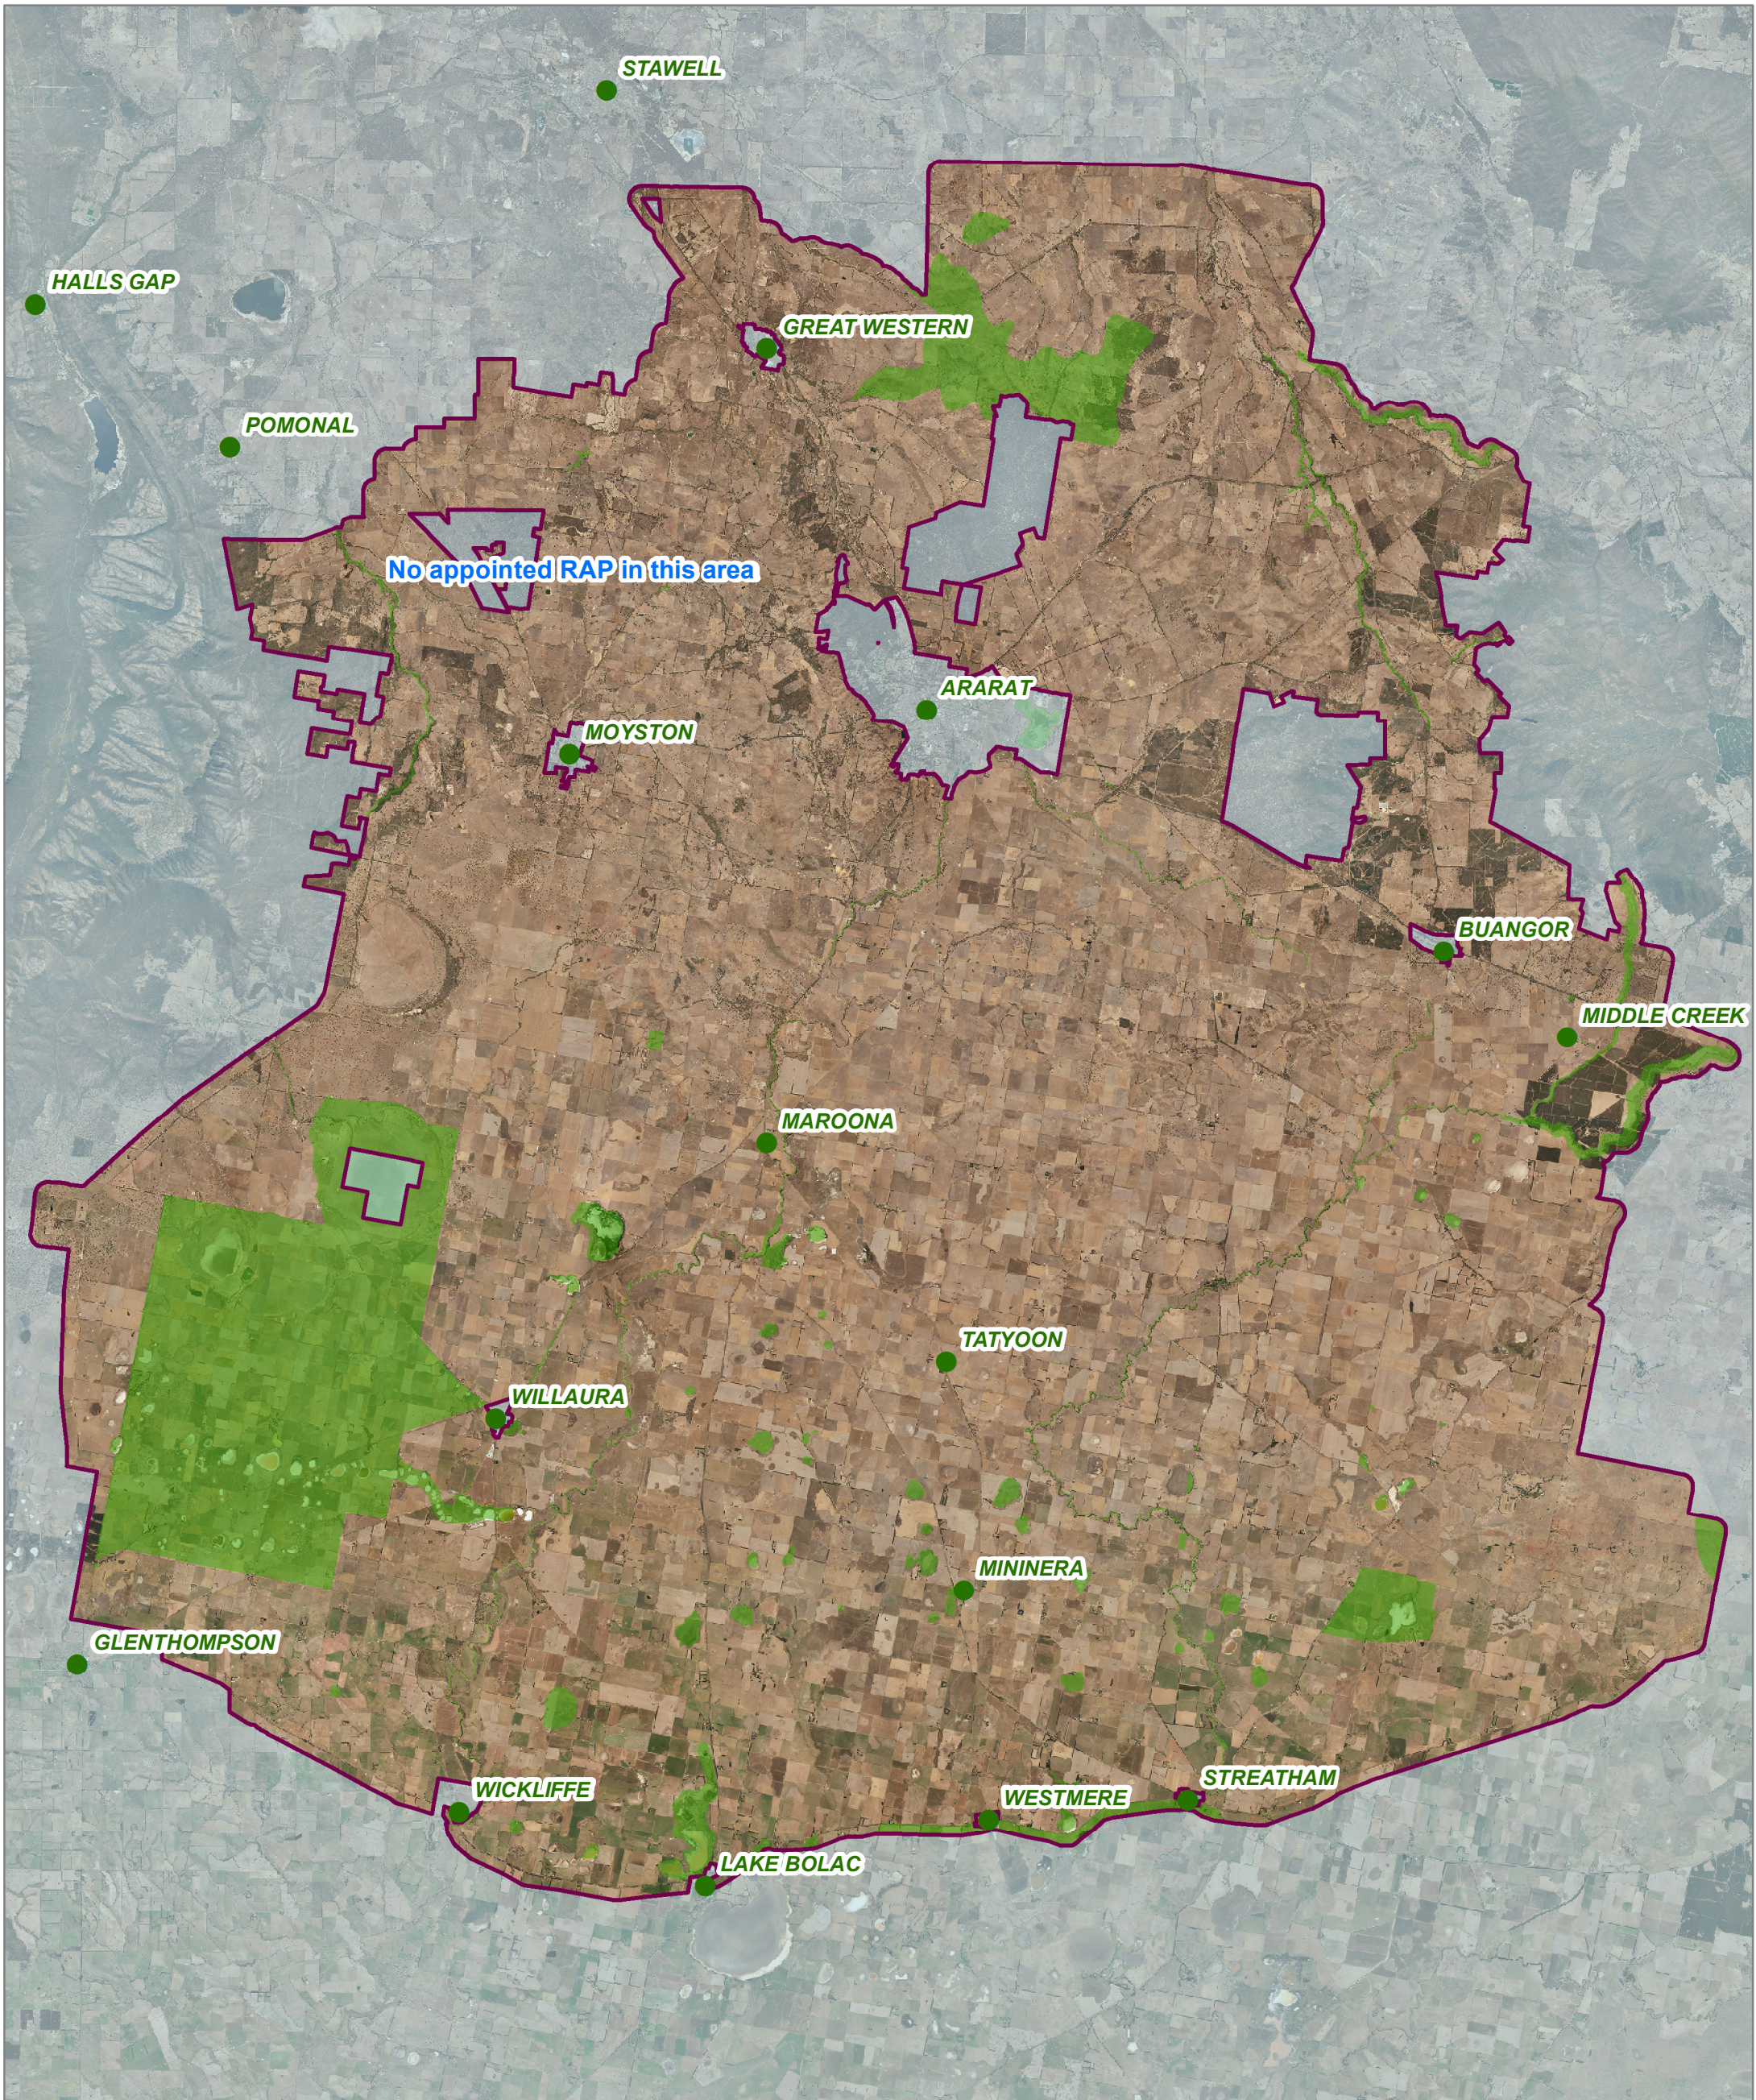

Environmental Significance Overlays (ESO)

Condition of Use:
Geographic Information System (GIS) information is provided by GWMWater to external parties on the understanding it will only be used for the project intended. The information provided must not be used in whole or in part for any other use without prior approval from GWMWater. The information is intended to be indicative only. External parties should make their own enquiries to ensure the accuracy of the information. GWMWater takes no responsibility for inaccurate or misleading data.

Prepared by: Dean Robertson
Published date: 5 March 2019

Legend

- Main Towns
- Project Extent
- ESO Overlays