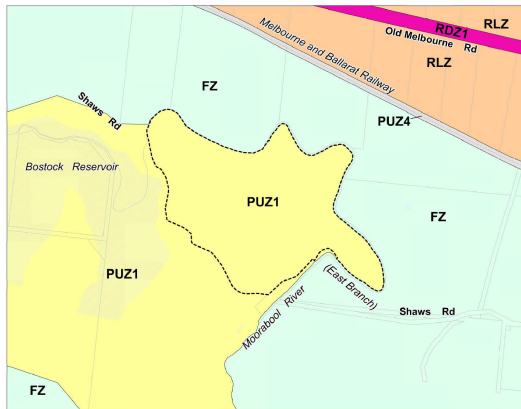

Location map – 200 Shaws Road, Ballan

Current zones

Proposed zones

- Shaws Rd Site
- Property Boundaries
- Public Use Zone - Service & Utility
- Farming Zone
- Public Use Zone - Transport
- Rural Living Zone
- Road Zone Category 1