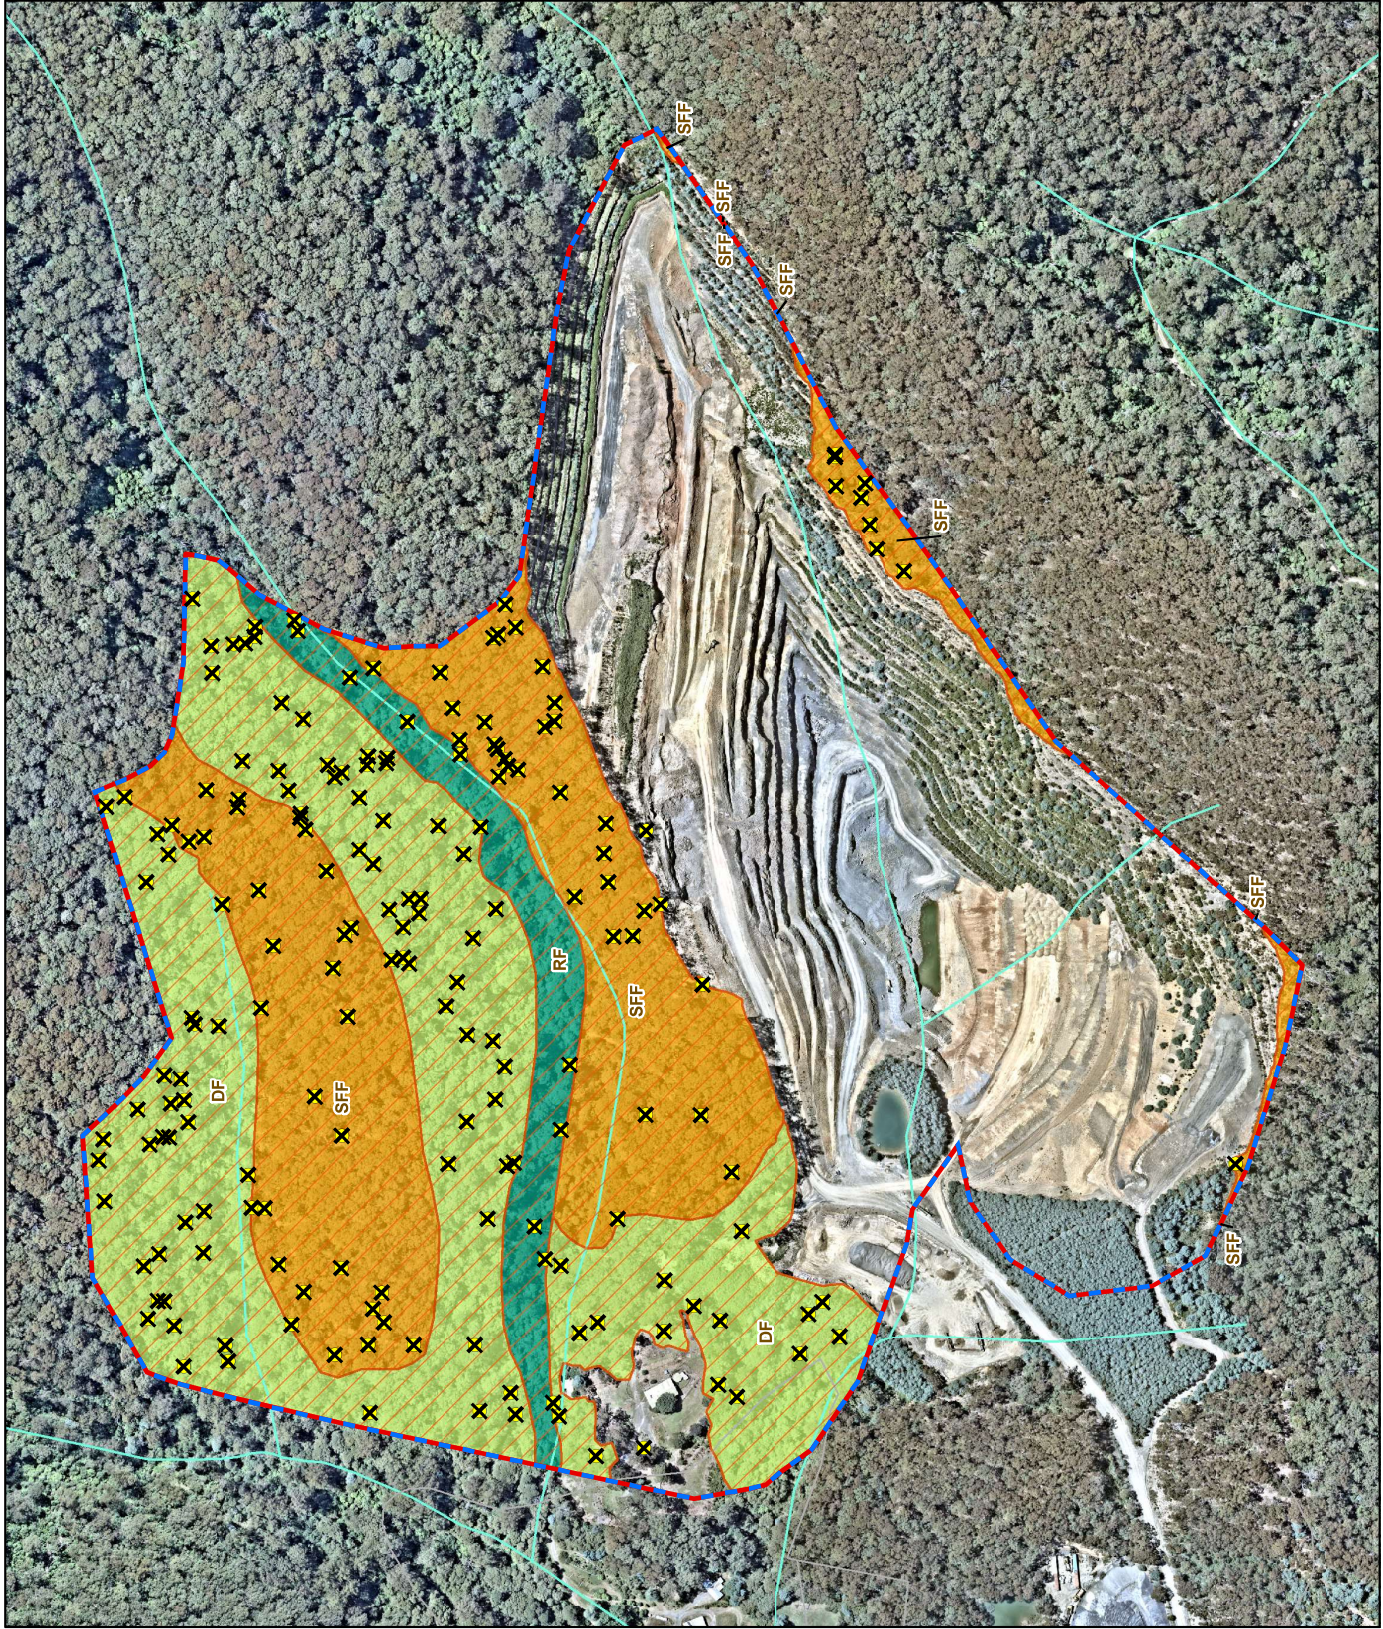

Figure 1
Location of the study area
 Ecological Services: WA375,
 Yarra Valley Quarries,
 Launching Place

Victoria Data: The State of Victoria does not warrant the accuracy or completeness of information in this publication and any person using or relying upon such information does so on the basis that the State of Victoria shall bear no responsibility or liability whatsoever for any errors, faults, defects or omissions in the information.

14246_Fig01_StudyArea_G20_19/04/2024_civ@ecolodas

- Legend**
- Study Area
 - Proposed extraction boundary
 - Large Old Tree
 - X Impacted Tree
- Ecological Vegetation Classes**
- Damp Forest (EVC 29)
 - Riparian Forest (EVC 18)
 - Shrubby Foothill Forest (EVC 45)
 - Impacted vegetation

Figure 2
Ecological features
 Ecological Services: WA375,
 Yarra Valley Quarries,
 Launching Place

Map Scale: 1:5,000 @ A4
 Coordinate System: GDA2020 MGA Zone 55

0 50 100
 Metres

Victoria Data: The State of Victoria does not warrant the accuracy or completeness of information in this publication and any person using or relying upon such information does so on the basis that the State of Victoria shall bear no responsibility or liability whatsoever for any errors, faults, defects or omissions in the information.

14246_EcoPlan_MB020_6/06/2024_cv@edl.com

- Legend**
- Study Area
 - Significant fauna**
 - Australian Shoveler
 - Australian Grayling
 - Blue-billed Duck
 - Brown Treecreeper
 - Diamond Dove
 - Diamond Firetail
 - Eastern Bent-winged Bat
 - Eastern Great Egret
 - Gang-gang Cockatoo
 - Grey Goshawk
 - Growling Grass Frog
 - Hardhead
 - King Quail
 - Lace Monitor
 - Latham's Snipe
 - ▲ Lewin's Rail
 - ▲ Little Eagle
 - ▲ Macquarie Perch
 - ▲ Murray Cod
 - ▲ Musk Duck
 - ▲ Pliotbird
 - ▲ Powerful Owl
 - ▲ Sharp-tailed Sandpiper
 - ▲ Sooty Owl
 - ▲ Southern Brown Bandicoot
 - ▲ Southern Greater Glider
 - ▲ Square-tailed Kite
 - ▲ Swift Parrot
 - ▲ White-throated Needletail
 - ▲ Yellow-bellied Glider