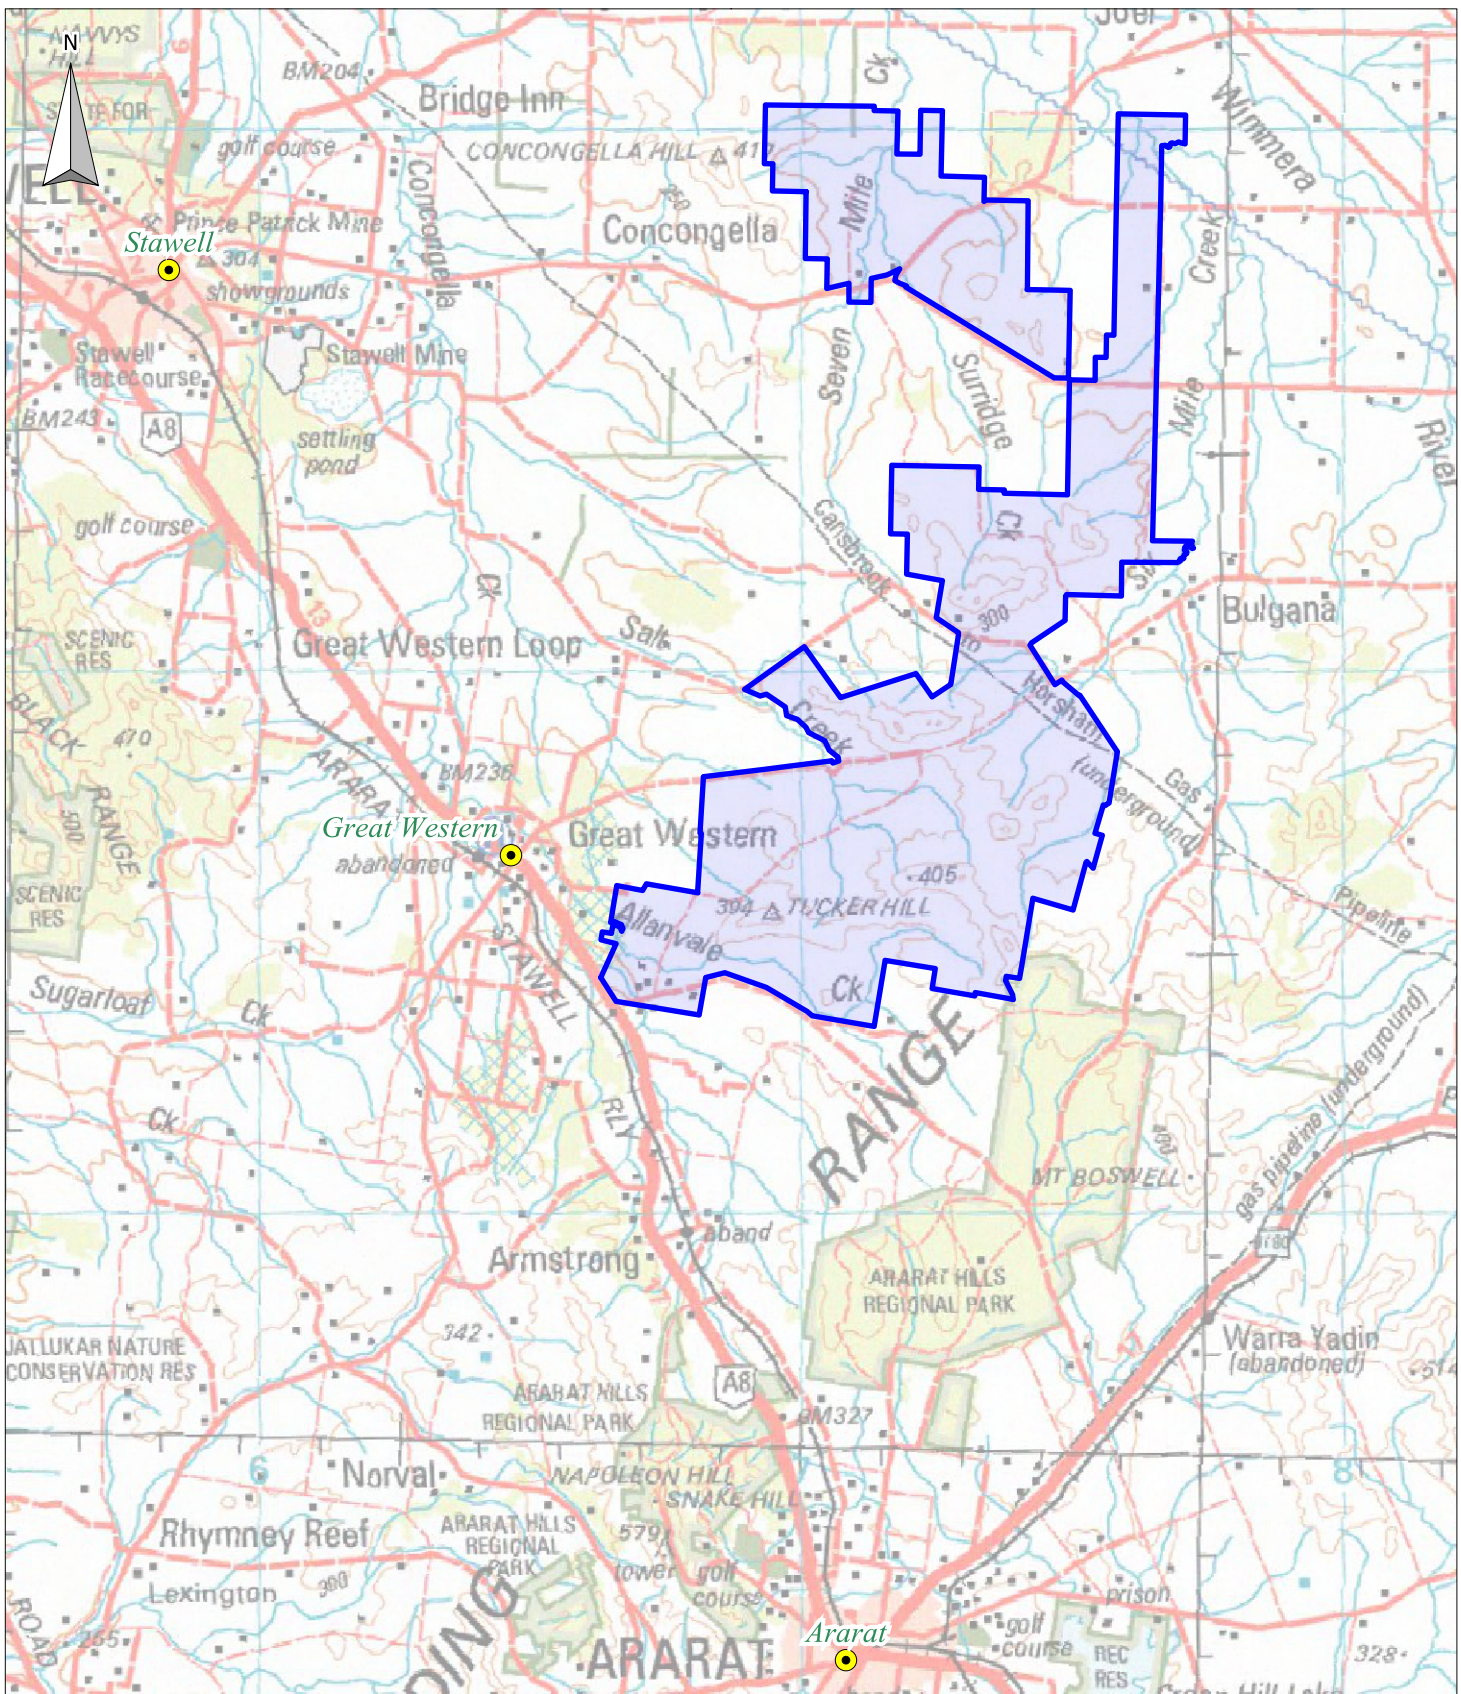

FIGURE 1

PROJECT LOCATION PLAN

LEGEND

-  Proposed Site Boundary
-  Locality

COMPANY
BULGANA WIND FARM PTY LTD

TITLE
PROJECT LOCATION PLAN

DATE	25 AUG 2014	DRAWN BY	R. OLLE
JOB NO.	090607	CHECKED BY	A. SMITH
DWG NO.	090	SHEET	1 OF 1
REVISION	A	SIZE	A4
VERSION	2	PROJECTION	Australia MGA94 (54)

SCALE
0 1:140000 5 km