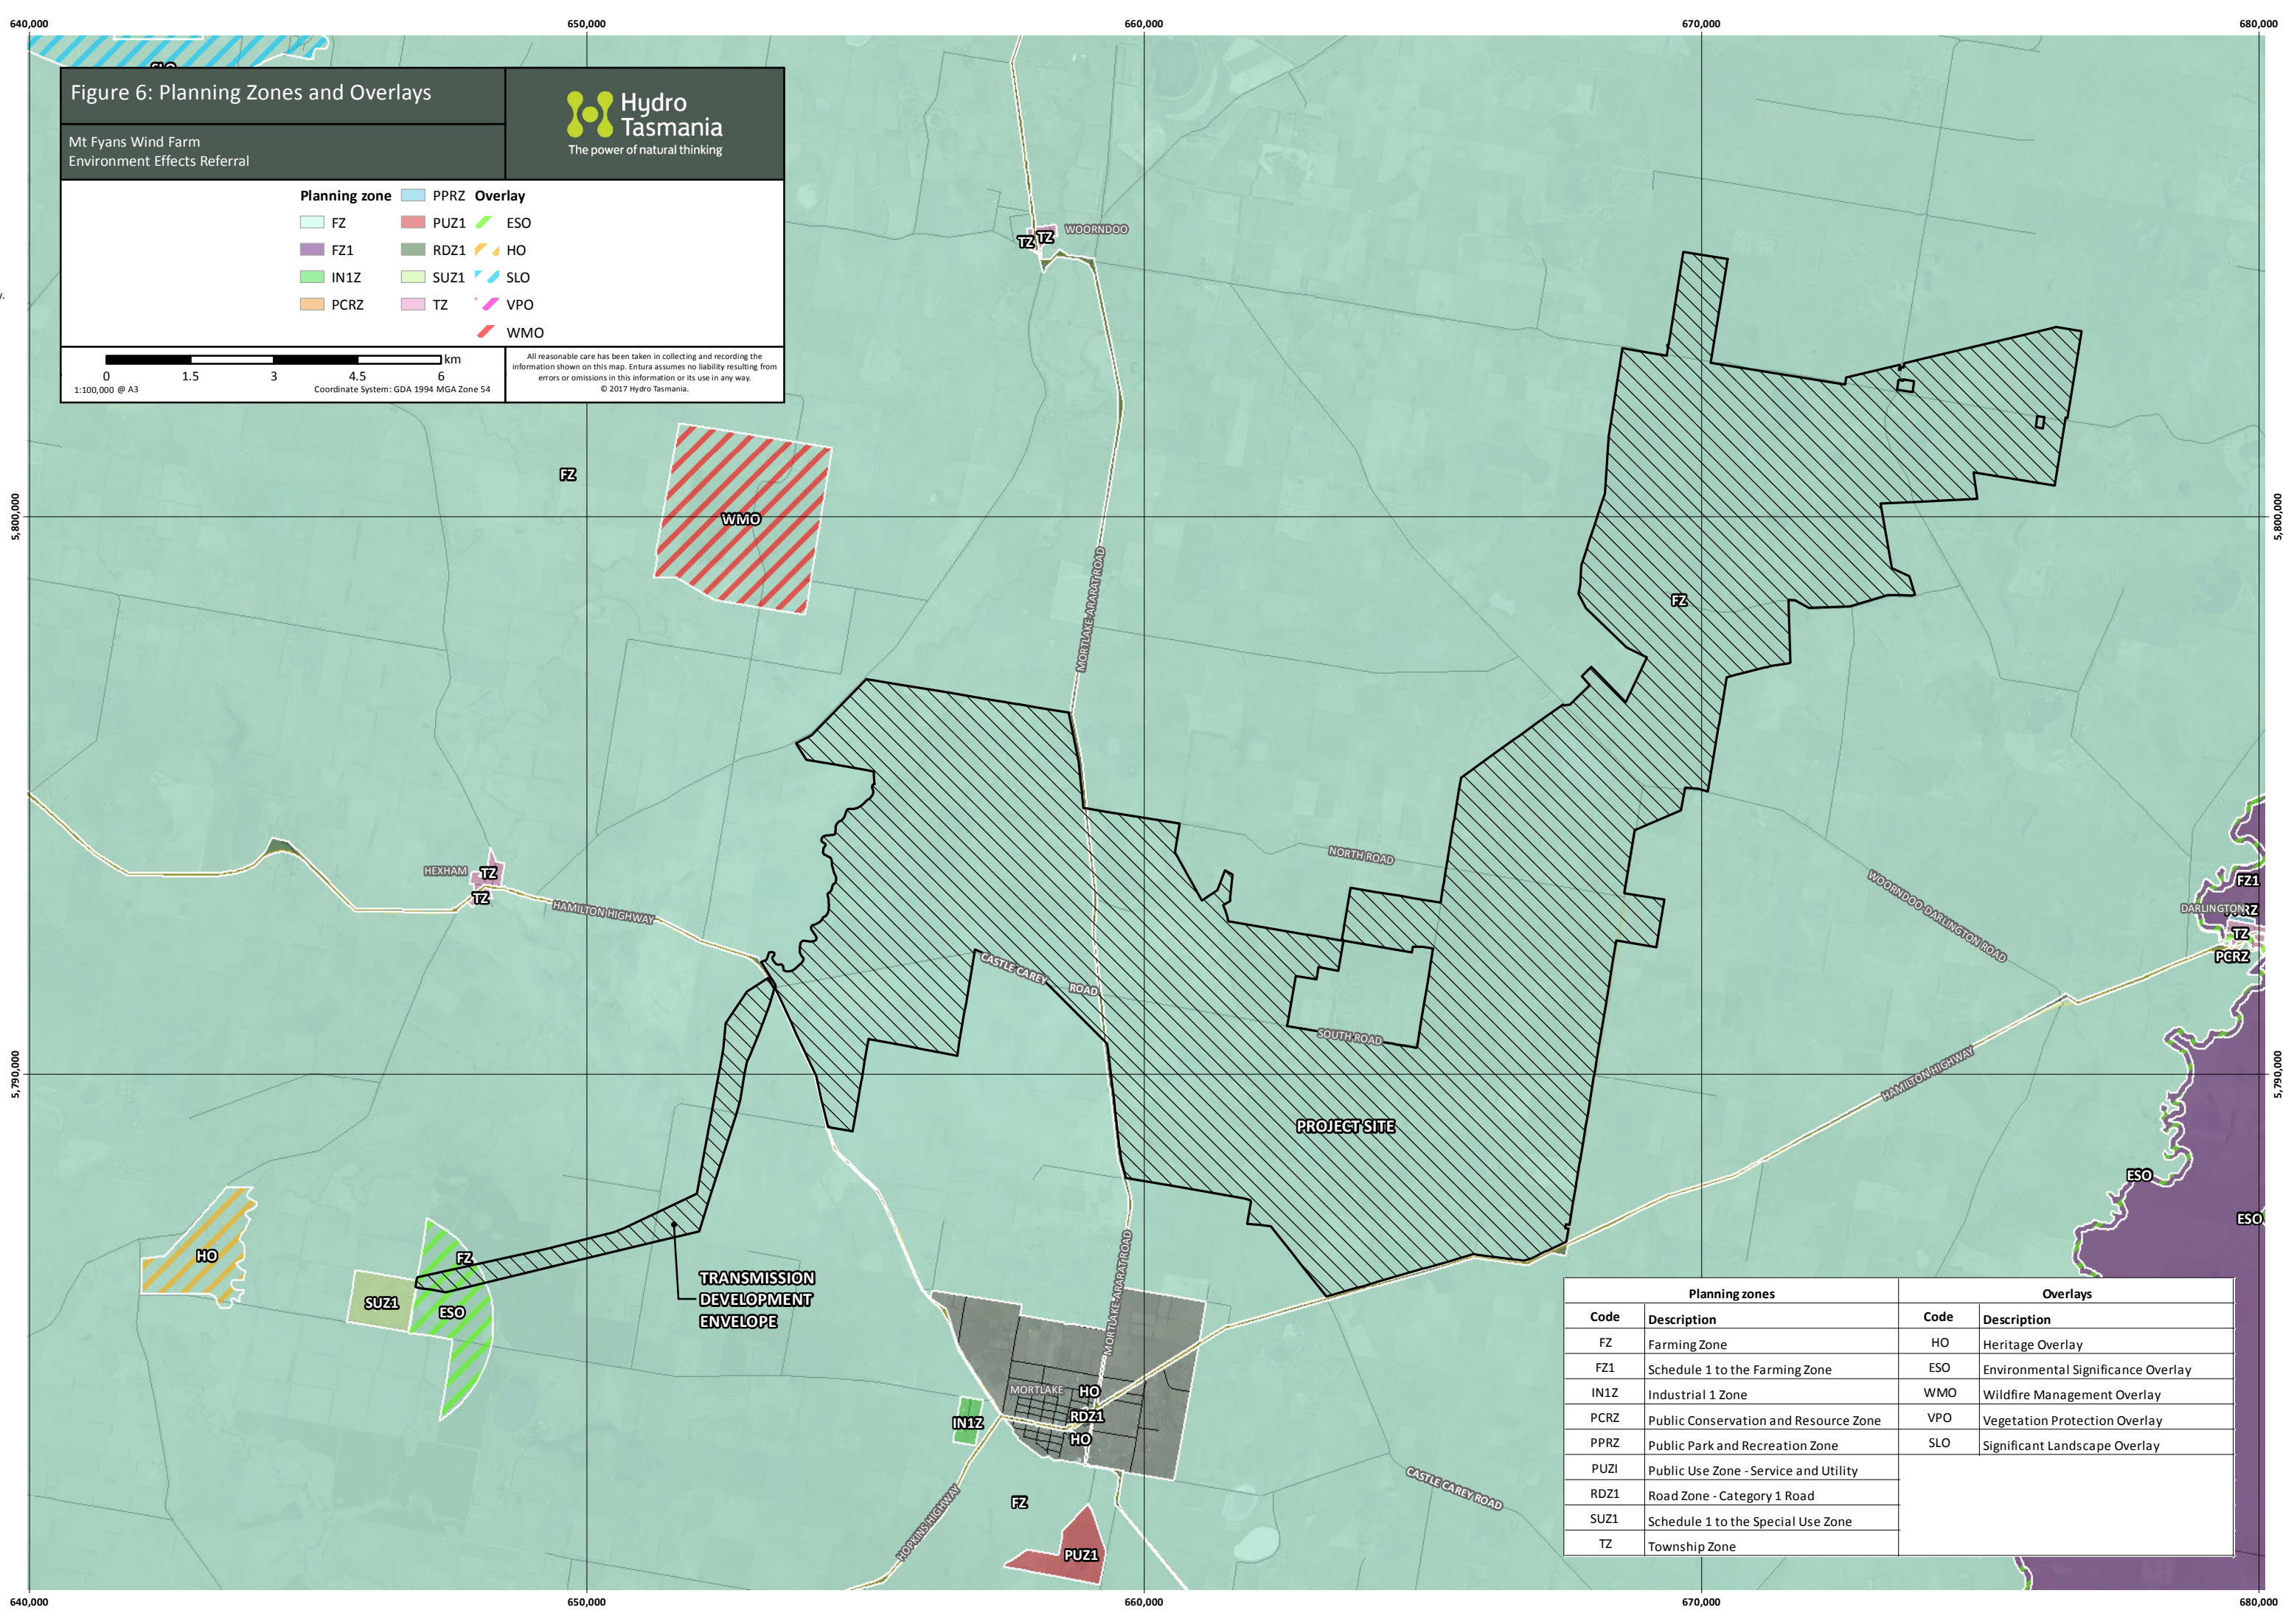

Figure 6: Planning Zones and Overlays

Mt Fyans Wind Farm
Environment Effects Referral

Planning zone	PPRZ Overlay
FZ	PUZ1
FZ1	RDZ1
IN1Z	SUZ1
PCRZ	TZ

Overlay
ESO
HO
SLO
VPO
WMO

Planning zones		Overlays	
Code	Description	Code	Description
FZ	Farming Zone	HO	Heritage Overlay
FZ1	Schedule 1 to the Farming Zone	ESO	Environmental Significance Overlay
IN1Z	Industrial 1 Zone	WMO	Wildfire Management Overlay
PCRZ	Public Conservation and Resource Zone	VPO	Vegetation Protection Overlay
PPRZ	Public Park and Recreation Zone	SLO	Significant Landscape Overlay
PUZ1	Public Use Zone - Service and Utility		
RDZ1	Road Zone - Category 1 Road		
SUZ1	Schedule 1 to the Special Use Zone		
TZ	Township Zone